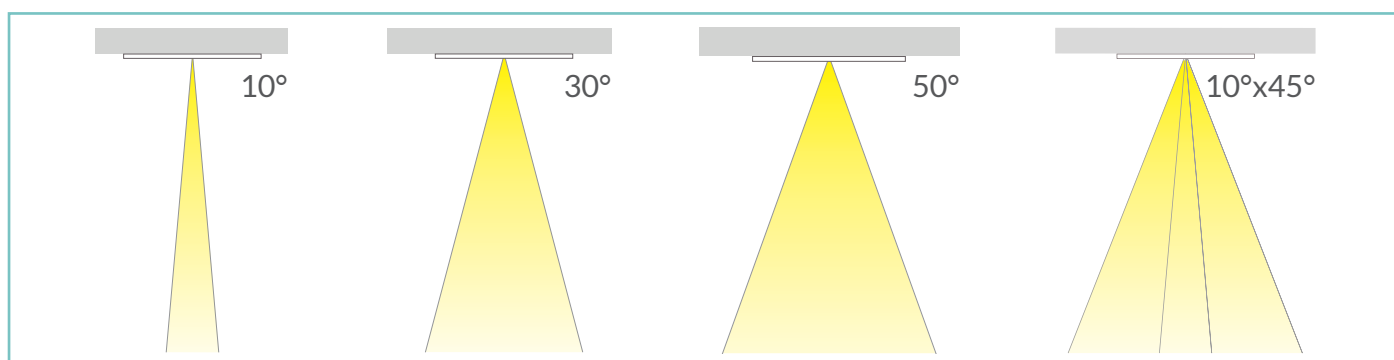

OPTICS / FAISCEAU: