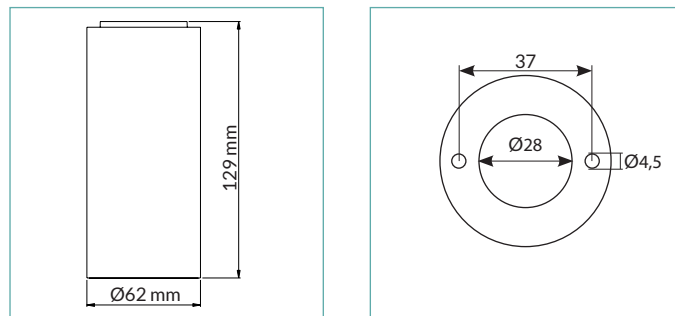

VARIO 60 P HV