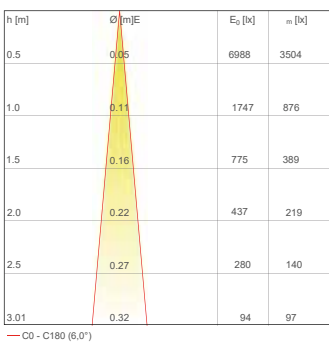

PHOTOMETRICS / CURVE FOTOMETRICHE:

6° - 2 Watt

52° - 2 Watt

ACCESSORIES / ACCESSORI

 <p>Ground spike Picchetto</p> <p>ACC.132 25cm stainless steel/ acciaio inox</p> <p>ACC.092.10 35cm aged solid brass/ ottone anticato</p>	 <p>Snoot tube Paraluce tubo</p> <p>ACC.134.05 black anodized/ anodizzato nero</p> <p>ACC.134.10 aged solid brass/ ottone anticato</p>	 <p>Snoot 45° Paraluce 45°</p> <p>ACC.133.05 black anodized/ anodizzato nero</p> <p>ACC.133.10 aged solid brass/ ottone anticato</p>	 <p>Cable Cavo</p> <p>CV00037 5m</p> <p>CV00040 10m</p> <p>CV00041 15m</p> <p>CV00042 20m</p> <p>CV00043 25m</p>
--	---	--	---