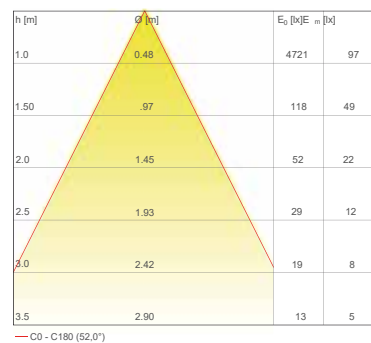

VARIO 33 ZOOM

POWER SUPPLIES 24Vdc CONSTANT VOLTAGE / ALIMENTATORE TENSIONE COSTANTE 24Vdc:

On / Off

Code / Codice	Input	I Out	V Out	Watt	IP	#Vario 33 Zoom
PSU.CX.004	110+240V / 50/60 Hz	0,9 A	24Vdc	20	IP20	Max 8
PSU.CV.005	90+305V / 47/63 Hz	1 A	24Vdc	25	IP67	Max 9
PSU.CV.006	90+305V / 47/63 Hz	2,5 A	24Vdc	60	IP67	Max 25
PSU.CV.007	90+305V / 47/63 Hz	3,75 A	24Vdc	90	IP67	Max 36
PSU.CV.021	90+305V / 47/63 Hz	10 A	24Vdc	240	IP67	Max 80

Control gear / Elettronica di controllo

Code / Codice	Input	I Out	V Out	Watt	IP	#Vario 33 Zoom
CGE.004 - 0/1-10V	24Vdc	6,5 A	24Vdc	156	IP20	Max 70
CGE.017 - DALI	24Vdc	6,5 A	24Vdc	156	IP20	Max 70
CGE.017.IP - DALI	24Vdc	6,5 A	24Vdc	156	IP67	Max 70
CGE.020 - DMX	24Vdc	6,5 A	24Vdc	156	IP20	Max 70

PHOTOMETRICS / CURVE FOTOMETRICHE:

6° - 2 Watt

52° - 2 Watt

ACCESSORIES / ACCESSORI

Ground spike Picchetto ACC.132 25cm stainless steel/ acciaio inox ACC.092.10 35cm aged solid brass/ ottone anticato	Snoot tube Paraluce tubo ACC.134.05 black anodized/ anodizzato nero ACC.134.10 aged solid brass/ ottone anticato	Snoot 45° Paraluce 45° ACC.133.05 black anodized/ anodizzato nero ACC.133.10 aged solid brass/ ottone anticato	Cable Cavo CV00037 5m CV00040 10m CV00041 15m CV00042 20m CV00043 25m