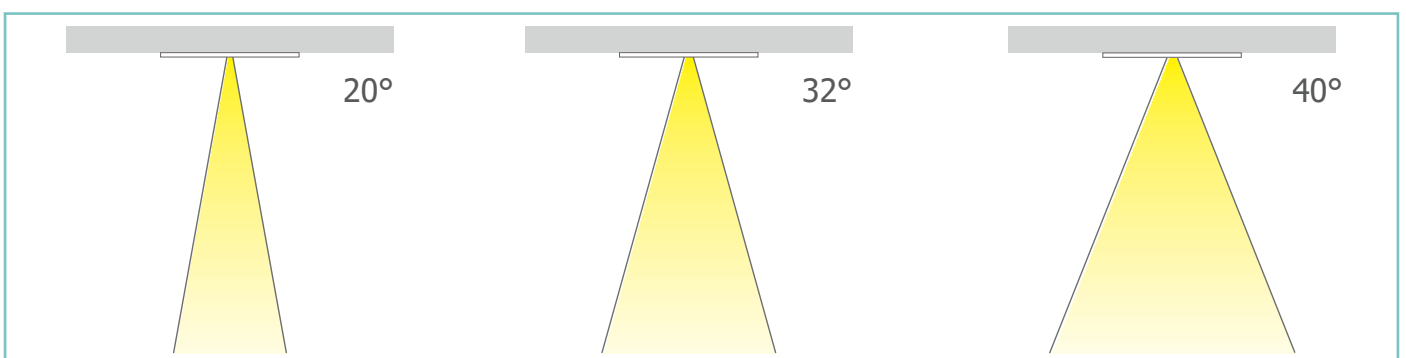

 **ULTRA**

Recessed hole / Trou d'encastrement:

Ø88 mm

DESCRIPTION

Ultra is a professional fixed downlight LED luminaire, with a deep recessed COB LED light source and features high efficiency reflector technology for excellent glare control and uniformity. Ultra offers a choice of three colour temperatures as standard (2700K, 3000K and 4000K) and delivers 90 CRI for excellent colour rendering. With binning-free LEDs carefully selected from two-step MacAdam's ellipses, colour consistency is assured throughout the unonovesette portfolio.

OPTICS / FAISCEAU:

ULTRA

TECHNICAL SHEET / FICHE PRODUIT:

Body:	Die-cast aluminium	Corps:	Aluminium moulé sous pression
Glass:	Tempered extra clear glass 4 mm	Verre:	Verre temperé extra clair 4 mm
Finishes:	White RAL 9003 / Black RAL 9005	Finitions:	Blanc RAL 9003 / Noir RAL 9005
Installation:	Fixing springs	Installation:	Ressorts de montage
Power supply cables:	35 cm NS20N PCP 2x0,5 mm ²	Câbles d'alimentation:	35 cm NS20N PCP 2x0,5 mm ²
Power supply:	Constant current 350mA Max	Alimentation:	Courant constant 350mA Max
Power consumption:	12,9 Watt	Puissance absorbée:	12,9 Watt
CRI:	>90	IRC Indice de Rendu des Couleurs:	>90
Bin selection:	Binning free 2 step MacAdam's	Sélection du bin:	Binning free 2 step MacAdam's
Lumenoutput (source):	1154lm (3000K) / 1045lm-28lm (DTW)	Flux de la source:	1154lm (3000K) / 1045lm-28lm (DTW)
Operating temperature:	-20°C +50°C	Température de fonctionnement:	-20°C +50°C
IP rating:	IP65	Indice de protection:	IP65
Insulation class:	Class III	Classe d'isolation:	Classe III
Weight:	365 g	Poids:	365 g
Optics:	20° / 32° / 40° / (20° / 40° DTW)	Optiques:	20° / 32° / 40° / (20° / 40° DTW)
Energy rating:	A++	Classe d'efficacité énergétique:	A++
LED colour temperature:	2700K / 3000K / 4000K / (3000K-1800K DTW)	Couleur LED:	2700K / 3000K / 4000K / (3000K-1800K DTW)
Lifetime LED:	100000 hrs	Durée moyenne LED:	100000 hrs
Photo biological risk:	RG0 / RG1	Sécurité photobiologique:	RG0 / RG1