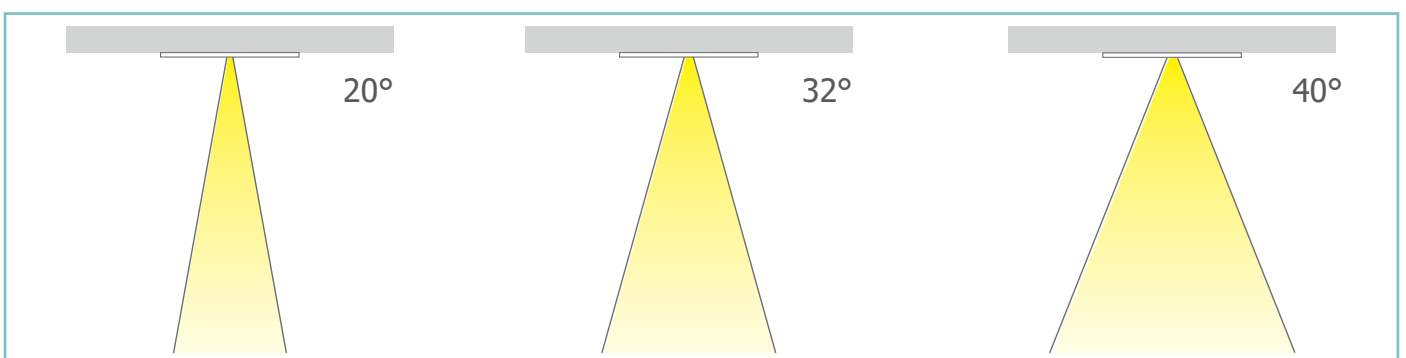

OPTICS / FAISCEAU: