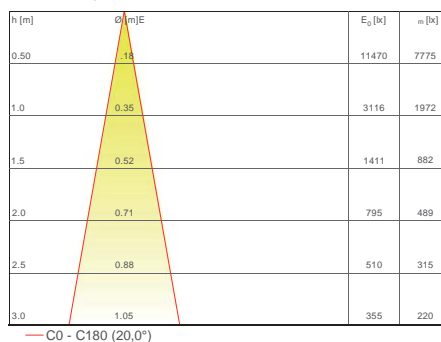

POWER SUPPLIES 500mA CONSTANT CURRENT / ALIMENTATEUR COURANT CONSTANT 500mA:

On / Off

Code / Code	Input	I Out	V Out	Watt	IP	#Ultra
PSU.CX.003	110÷240V / 50/60 Hz	500mA	47 V	24	IP20	Max 1
PSU.CX.004	110÷240V / 50/60 Hz	500mA	43 V	20	IP20	Max 1

Dimmable / Gradable

Code / Code	Input	I Out	V Out	Watt	IP	#Ultra
PSU.CX.001 1-10V/PUSH	100÷240V / 50/60 Hz	500mA	47 V	15	IP20	Max 1
PSU.CX.002 DALI	100÷240V / 50/60 Hz	500mA	47 V	15	IP20	Max 1
PSU.CC.022 DTW DALI	220÷240V / 47/53 Hz	350mA	40 V	20	IP20	Max 1

PHOTOMETRICS / COURVES PHOTOMETRIQUE:

20° - 12,9 Watt