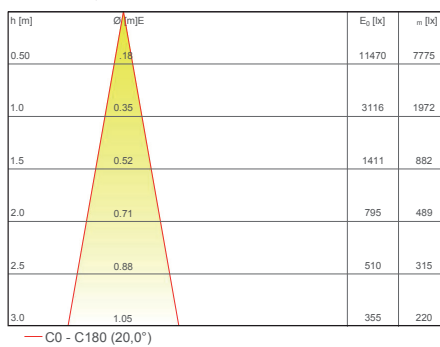

POWER SUPPLIES 500mA CONSTANT CURRENT / ALIMENTATEUR COURANT CONSTANT 500mA:

On / Off

Code / Code	Input	I Out	V Out	Watt	IP	#Ultra
PSU.CX.003	110+240V / 50/60 Hz	500mA	47 V	24	IP20	Max 1
PSU.CX.004	110+240V / 50/60 Hz	500mA	43 V	20	IP20	Max 1

Dimmable / Gradable

Code / Code	Input	I Out	V Out	Watt	IP	#Ultra
PSU.CX.001 1-10V/PUSH	100+240V / 50/60 Hz	500mA	47 V	15	IP20	Max 1
PSU.CX.002 DALI	100+240V / 50/60 Hz	500mA	47 V	15	IP20	Max 1
PSU.CC.022 DTW DALI	220+240V / 47/53 Hz	350mA	40 V	20	IP20	Max 1

PHOTOMETRICS / COURVES PHOTOMETRIQUE:

20° - 12,9 Watt