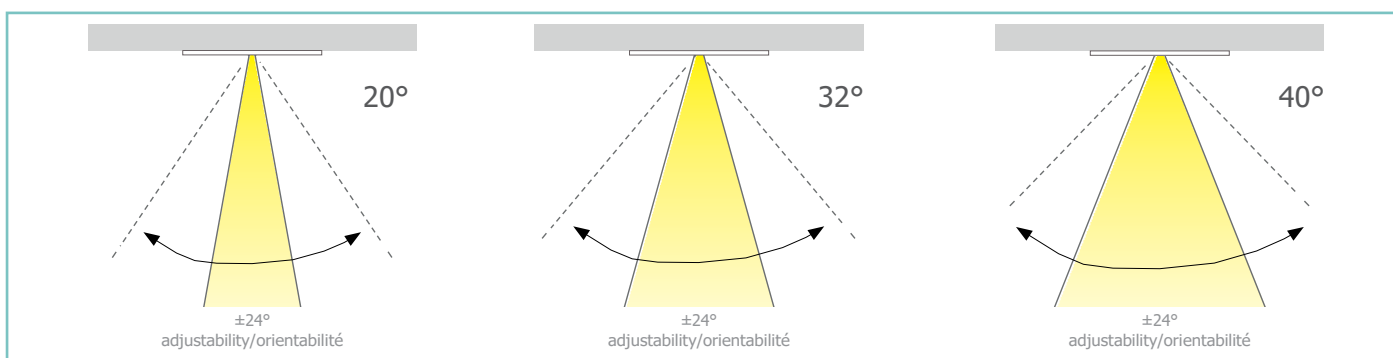

OPTIMA

DESCRIPTION

Optima is a professional directional LED luminaire, with a deep recessed COB LED light source and features high efficiency reflector technology for excellent glare control and uniformity. Optima offers a choice of three colour temperatures as standard (2700K, 3000K and 4000K) and delivers 90 CRI for excellent colour rendering. With binning-free LEDs carefully selected from two-step MacAdam's ellipses, colour consistency is assured throughout the unonovesette portfolio.

OPTICS / FAISCEAU:

OPTIMA

TECHNICAL SHEET / FICHE PRODUIT:

Body:	Die-cast aluminium	Corps:	Aluminium moulé sous pression
Finishes:	White RAL 9003 / Black RAL 9005	Finitions:	Blanc RAL 9003 / Noir RAL 9005
Installation:	Fixing springs	Installation:	Ressorts de montage
Power supply cables:	30 cm PVC + PVC 2x0,5 mm ²	Câbles d'alimentation:	30 cm PVC + PVC 2x0,5 mm ²
Power supply:	Constant current 350mA	Alimentation:	Courant constant 350mA Max
Power consumption:	12,9 Watt Max	Puissance absorbée:	12,9 Watt Max
CRI:	>90	IRC Indice de Rendu des Couleurs:	>90
Bin selection:	Binning free 2 step MacAdam's	Sélection du bin:	Binning free 2 step MacAdam's
Lumenoutput (source):	1154 lm (3000K) / 1045 lm - 28 lm (DTW)	Flux de la source:	1154 lm (3000K) / 1045 lm - 28 lm (DTW)
Operating temperature:	-20°C +50°C	Température de fonctionnement:	-20 °C +50 °C
IP rating:	IP20	Indice de protection:	IP20
Insulation class:	Class III	Classe d'isolation:	Classe III
Weight:	235 g	Poids:	235 g
Optics:	20° / 32° / 40° / (20° / 40° DTW)	Optiques:	20° / 32° / 40° / (20° / 40° DTW)
Energy rating:	A++	Classe d'efficacité énergétique:	A++
LED colour temperature:	2700K / 3000K / 4000K / (3000K-1800K DTW)	Couleur LED:	2700K / 3000K / 4000K / (3000K-1800K DTW)
Lifetime LED:	100000 hrs	Durée moyenne LED:	100000 hrs
Photo biological risk:	RG0 / RG1	Sécurité photobiologique:	RG0 / RG1