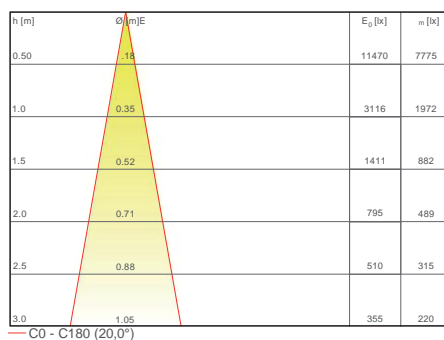

OPTIMA

POWER SUPPLIES 350mA CONSTANT CURRENT / ALIMENTATEUR COURANT CONSTANT 350mA:

On / Off

Code / Code	Input	I Out	V Out	Watt	IP	#Optima
PSU.CX.003	110÷240V / 50/60 Hz	350mA	47 V	24	IP20	Max 1
PSU.CX.004	110÷240V / 50/60 Hz	350mA	43 V	20	IP20	Max 1

Dimmable / Gradable

Code / Code	Input	I Out	V Out	Watt	IP	#Optima
PSU.CX.001 1-10V/PUSH	100÷240V / 50/60 Hz	350mA	47 V	15	IP20	Max 1
PSU.CX.002 DALI	100÷240V / 50/60 Hz	350mA	47 V	15	IP20	Max 1
PSU.CC.022 DTW DALI	220÷240V / 47/53 Hz	350mA	40 V	20	IP20	Max 1

PHOTOMETRICS / COURVES PHOTOMETRIQUE:

20° - 12,9 Watt