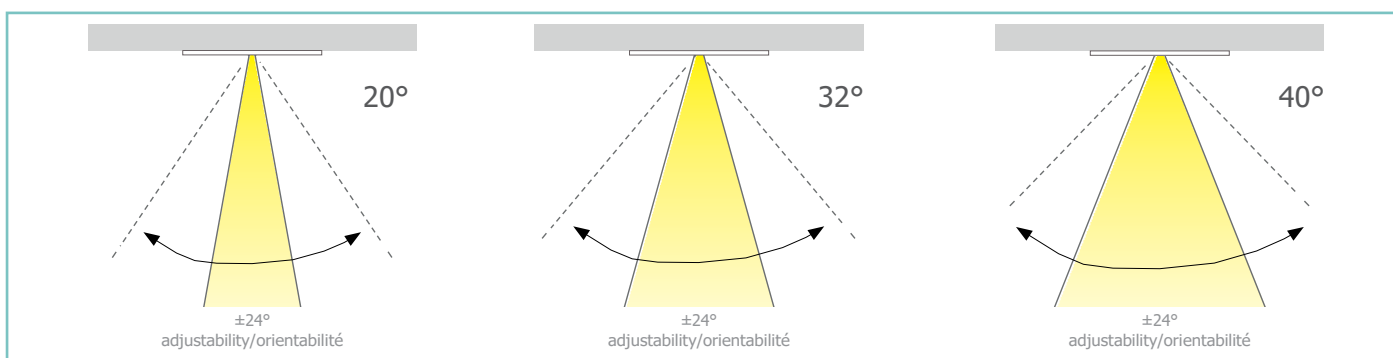

OPTIMA

DESCRIPTION

Optima is a professional directional LED luminaire, with a deep recessed COB LED light source and features high efficiency reflector technology for excellent glare control and uniformity. Optima offers a choice of three colour temperatures as standard (2700K, 3000K and 4000K) and delivers 90 CRI for excellent colour rendering. With binning-free LEDs carefully selected from two-step MacAdam's ellipses, colour consistency is assured throughout the unonovesette portfolio.

OPTICS / FAISCEAU:

OPTIMA

TECHNICAL SHEET / FICHE PRODUIT:

Body:	Die-cast aluminium	Corps:	Aluminium moulé sous pression
Finishes:	White RAL 9003 / Black RAL 9005	Finitions:	Blanc RAL 9003 / Noir RAL 9005
Installation:	Fixing springs	Installation:	Ressorts de montage
Power supply cables:	30 cm PVC + PVC 2x0,5 mm ²	Câbles d'alimentation:	30 cm PVC + PVC 2x0,5 mm ²
Power supply:	Constant current 500mA Max / (350mA-14mA Dim to warm)	Alimentation:	Courant constant 500mA Max / (350mA-14mA Dim to warm)
Power consumption:	12,9 Watt Max	Puissance absorbée:	12,9 Watt Max
CRI:	>90	IRC Indice de Rendu des Couleurs:	>90
Bin selection:	Binning free 2 step MacAdam's	Sélection du bin:	Binning free 2 step MacAdam's
Lumenoutput (source):	1154 lm (3000K) / 1045 lm - 28 lm (DTW)	Flux de la source:	1154 lm (3000K) / 1045 lm - 28 lm (DTW)
Operating temperature:	-20°C +50°C	Température de fonctionnement:	-20 °C +50 °C
IP rating:	IP20	Indice de protection:	IP20
Insulation class:	Class III	Classe d'isolation:	Classe III
Weight:	235 g	Poids:	235 g
Optics:	20° / 32° / 40° / (20° / 40° DTW)	Optiques:	20° / 32° / 40° / (20° / 40° DTW)
Energy rating:	A++	Classe d'efficacité énergétique:	A++
LED colour temperature:	2700K / 3000K / 4000K / (3000K-1800K DTW)	Couleur LED:	2700K / 3000K / 4000K / (3000K-1800K DTW)
Lifetime LED:	100000 hrs	Durée moyenne LED:	100000 hrs
Photo biological risk:	RG0 / RG1	Sécurité photobiologique:	RG0 / RG1