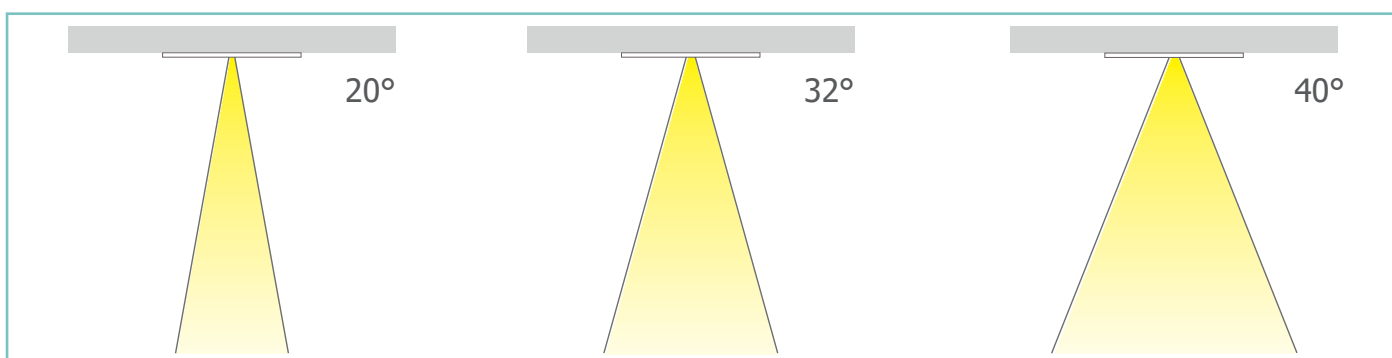

MAXIMA

DESCRIPTION

Maxima is a professional fixed downlight LED luminaire, with a deep recessed COB LED light source and features high efficiency reflector technology for excellent glare control and uniformity. Maxima offers a choice of three colour temperatures as standard (2700K, 3000K and 4000k) and delivers 90 CRI for excellent colour rendering. With binning-free LEDs carefully selected from two-step MacAdam's ellipses, colour consistency is assured throughout the unonovesette portfolio. Available with a choice of three beam angles (20°, 32° and 40°).

OPTICS / OTTICHE:

MAXIMA

TECHNICAL DATA / SCHEDA PRODOTTO:

Body:	Die-cast aluminium	Corpo:	Pressofusione di alluminio
Finishes:	White RAL 9003 / Black RAL 9005	Finiture:	Bianco RAL 9003 / Nero RAL 9005
Installation:	Fixing springs	Fissaggio:	Molle di fissaggio
Power supply cables:	30 cm PVC + PVC 2x0,5 mm ²	Cavo di alimentazione:	30 cm PVC + PVC 2x0,5 mm ²
Power supply:	Constant current 350mA Max	Alimentazione:	Corrente costante 350mA Max
Power consumption:	12,9 Watt Max	Potenza assorbita:	12,9 Watt Max
CRI:	>90	CRI:	>90
Bin selection:	Binning free 2 step MacAdam's	Selezione bin:	Binning free 2 step MacAdam's
Lumenoutput (source):	1154 lm (3000K) / 1045 lm - 28 lm (DTW)	Flusso luminoso (sorgente):	1154 lm (3000K) / 1045 lm - 28 lm (DTW)
Operating temperature:	-20°C +50°C	Temperatura di funzionamento:	-20°C +50°C
IP rating:	IP20	Grado di protezione:	IP20
Insulation class:	Class III	Classe d'isolamento:	Classe III
Weight:	235 g	Peso:	235 g
Optics:	20° / 32° / 40° / (20° / 40° DTW)	Ottiche:	20° / 32° / 40° / (20° / 40° DTW)
Energy rating:	A++	Energy rating:	A++
LED colour temperature:	2700K / 3000K / 4000K / (3000K - 1800K DTW)	Temperatura colore LED:	2700K / 3000K / 4000K / (3000K - 1800K DTW)
Lifetime LED:	100000 hrs	Vita media LED:	100000 hrs
Photo biological risk:	RG0 / RG1	Rischio fotobiologico:	RG0 / RG1