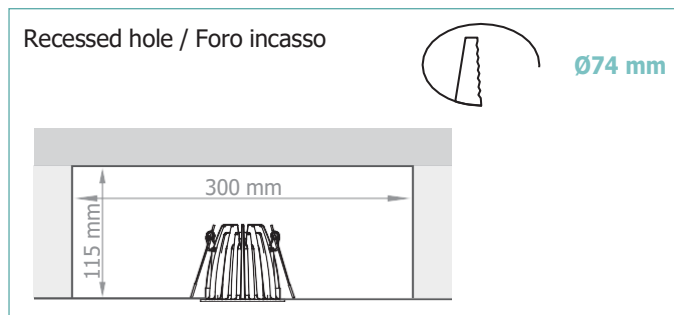

MAXIMA

DESCRIPTION

Maxima is a professional fixed downlight LED luminaire, with a deep recessed COB LED light source and features high efficiency reflector technology for excellent glare control and uniformity. Maxima offers a choice of three colour temperatures as standard (2700K, 3000K and 4000k) and delivers 90 CRI for excellent colour rendering. With binning-free LEDs carefully selected from two-step MacAdam's ellipses, colour consistency is assured throughout the unonovesette portfolio. Available with a choice of three beam angles (20°, 32° and 40°).

OPTICS / OTTICHE:

MAXIMA

TECHNICAL DATA / SCHEDA PRODOTTO:

Body:	Die-cast aluminium	Corpo:	Pressofusione di alluminio
Finishes:	White RAL 9003 / Black RAL 9005	Finiture:	Bianco RAL 9003 / Nero RAL 9005
Installation:	Fixing springs	Fissaggio:	Molle di fissaggio
Power supply cables:	30 cm PVC + PVC 2x0,5 mm ²	Cavo di alimentazione:	30 cm PVC + PVC 2x0,5 mm ²
Power supply:	Constant current 350mA Max	Alimentazione:	Corrente costante 350mA Max
Power consumption:	12,9 Watt Max	Potenza assorbita:	12,9 Watt Max
CRI:	>90	CRI:	>90
Bin selection:	Binning free 2 step MacAdam's	Selezione bin:	Binning free 2 step MacAdam's
Lumenoutput (source):	1154 lm (3000K) / 1045 lm - 28 lm (DTW)	Flusso luminoso (sorgente):	1154 lm (3000K) / 1045 lm - 28 lm (DTW)
Operating temperature:	-20°C +50°C	Temperatura di funzionamento:	-20°C +50°C
IP rating:	IP20	Grado di protezione:	IP20
Insulation class:	Class III	Classe d'isolamento:	Classe III
Weight:	235 g	Peso:	235 g
Optics:	20° / 32° / 40° / (20° / 40° DTW)	Ottiche:	20° / 32° / 40° / (20° / 40° DTW)
Energy rating:	A++	Energy rating:	A++
LED colour temperature:	2700K / 3000K / 4000K / (3000K - 1800K DTW)	Temperatura colore LED:	2700K / 3000K / 4000K / (3000K - 1800K DTW)
Lifetime LED:	100000 hrs	Vita media LED:	100000 hrs
Photo biological risk:	RG0 / RG1	Rischio fotobiologico:	RG0 / RG1