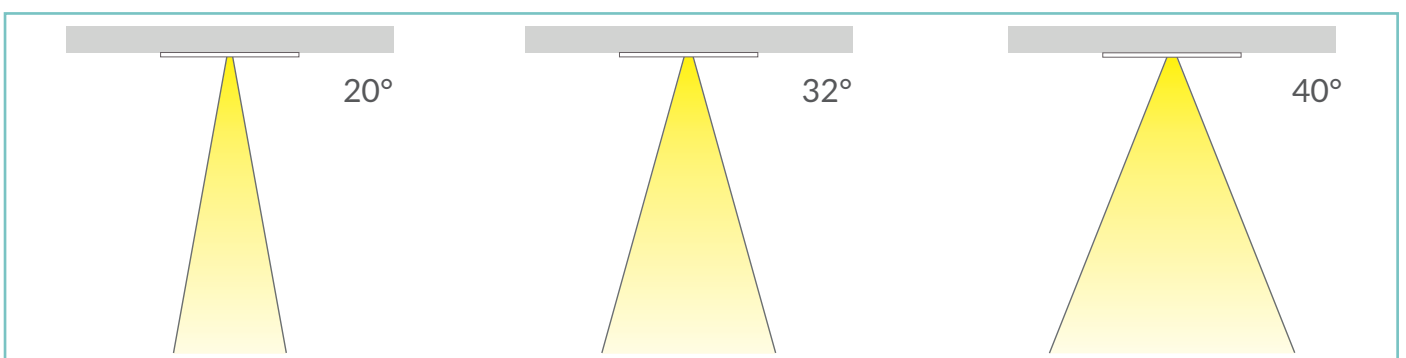

OPTICS / OTTICHE: