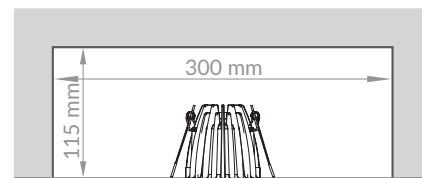

Recessed hole / Foro incasso

Ø74 mm