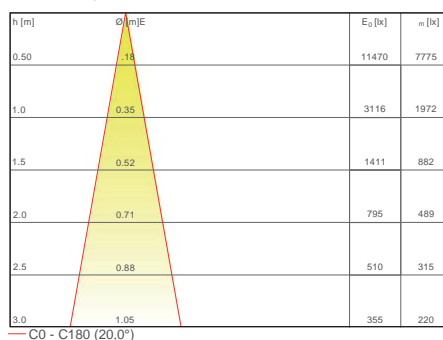

MAXIMA

POWER SUPPLIES 350mA CONSTANT CURRENT / ALIMENTATEUR COURANT CONSTANT 350mA:

On / Off

Code / Code	Input	I Out	V Out	Watt	IP	#Maxima
PSU.CX.003	110÷240V / 50/60 Hz	350mA	47 V	24	IP20	Max 1
PSU.CX.004	110÷240V / 50/60 Hz	350mA	43 V	20	IP20	Max 1

Dimmable / Gradable

Code / Code	Input	I Out	V Out	Watt	IP	#Maxima
PSU.CX.001 1-10V/PUSH	100÷240V / 50/60 Hz	350mA	47 V	15	IP20	Max 1
PSU.CX.002 DALI	100÷240V / 50/60 Hz	350mA	47 V	15	IP20	Max 1
PSU.CC.022 DTW DALI	220÷240V / 47/53 Hz	350mA	40 V	20	IP20	Max 1

PHOTOMETRICS / COURVES PHOTOMETRIQUE:

20° - 12,9 Watt