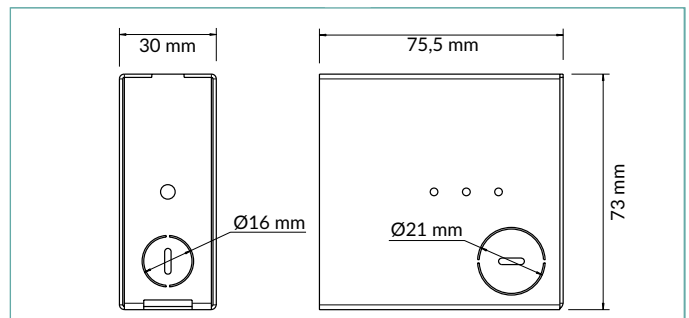

## DESCRIPTION

Cross 33 is a compact recessed LED wall-light, designed to light corridors, path ways or as night light next to entrance doors. The Cross 33 features a handcrafted flamed bronze finish and is also available in anodized black or white. Cross 33 features the unonovesette Smart Shield system, complete with an integrated constant current driver, which allows the luminaire to be powered in parallel with a 24Vdc constant voltage power supply. Easy dimming is supported via a 0/1-10V, DALI or DMX system. A housing box accessory is available for convenient installation in concrete walls.

## TECHNICAL DATA / SCHEDA PRODOTTO:

Body:	Anodized aluminium 6026	Corpo:	Alluminio anodizzato 6026
Finishes:	Black anodized / Flamed bronze	Finiture:	Anodizzato nero / Bronzo brunito
Installation:	Housing box / Fixing springs	Fissaggio:	Cassaforma / Molle di fissaggio
Power supply cables:	35 cm NS20N PCP 2x0,5 mm <sup>2</sup>	Cavo di alimentazione:	35 cm NS20N PCP 2x0,5 mm <sup>2</sup>
Power supply:	Constant voltage 24Vdc	Alimentazione:	Tensione costante 24Vdc
Power consumption:	2 Watt	Potenza assorbita:	2 Watt
CRI:	>90	CRI:	>90
Bin selection:	Binning free 2 step MacAdam's	Selezione bin:	Binning free 2 step MacAdam's
Lumenoutput (source):	140 lm (3000K)	Flusso luminoso (sorgente):	140 lm (3000K)
Operating temperature:	-20°C +50°C	Temperatura di funzionamento:	-20°C +50°C
IP rating:	IP65	Grado di protezione:	IP65
Insulation class:	Class III	Classe d'isolamento:	Classe III
Weight:	200 g	Peso:	200 g
Optics:	Asymmetric	Ottiche:	Asimmetrico
Energy rating:	A++	Energy rating:	A++
LED colour temperature:	2700K / 3000K	Temperatura colore LED:	2700K / 3000K
Lifetime LED:	100000 hrs	Vita media LED:	100000 hrs
Photo biological risk:	RG0 / RG1	Rischio fotobiologico:	RG0 / RG1