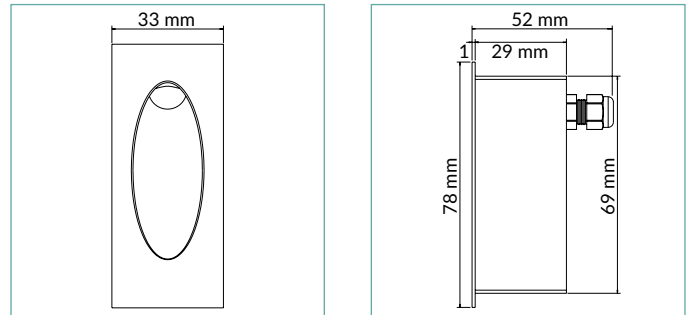

## DESCRIPTION

Cross 33 is a compact recessed LED wall-light, designed to light corridors, path ways or as night light next to entrance doors. The Cross 33 features a handcrafted flamed bronze finish and is also available in anodized black or white. Cross 33 features the unonovesette Smart Shield system, complete with an integrated constant current driver, which allows the luminaire to be powered in parallel with a 24Vdc constant voltage power supply. Easy dimming is supported via a 0/1-10V, DALI or DMX system. A housing box accessory is available for convenient installation in concrete walls.