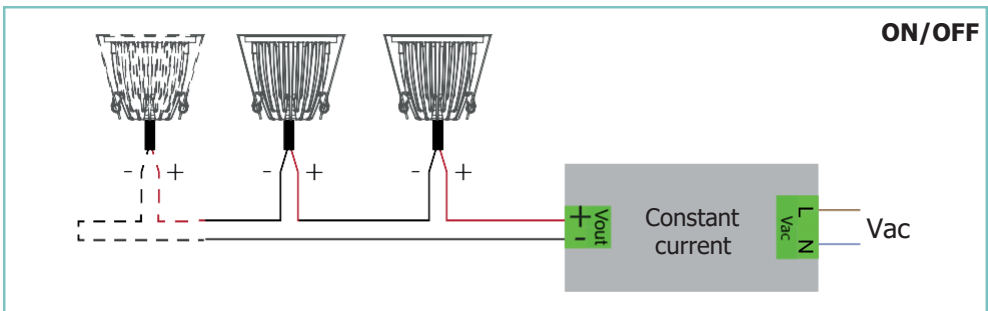

ULTRA

unonovesette

LIGHTING INSTRUMENTS

Ultra is a professional fixed downlight LED luminaire, with a deep recessed COB LED light source and features high efficiency reflector technology for excellent glare control and uniformity. Ultra offers a choice of three colour temperatures as standard (2700K, 3000K and 4000K) and delivers 90 CRI for excellent colour rendering. With binning-free LEDs carefully selected from two-step MacAdam's ellipses, colour consistency is assured throughout the unonovesette portfolio.

DIMMER-DALI

DIM TO WARM

TECHNICAL DATA / SCHEDA PRODOTTO:

Body:	Die-cast aluminium	Corpo:	Pressofusione di alluminio
Glass:	Tempered extra clear glass 4 mm	Vetro:	Temperato extra chiaro 4 mm
Finishes:	White RAL 9003 / Black RAL 9005	Finiture:	Bianco RAL 9003 / Nero RAL 9005
Installation:	Fixing springs	Fissaggio:	Molle di fissaggio
Power supply cables:	35 cm NS20N PCP 2x0,5 mm ²	Cavo di alimentazione:	35 cm NS20N PCP 2x0,5 mm ²
Power supply:	Constant current 500mA Max / (350mA-14mA Dim to warm)	Alimentazione:	Constant current 500mA Max / (350mA-14mA Dim to warm)
Power consumption:	12,9 Watt	Potenza assorbita:	12,9 Watt
CRI:	>90	CRI:	>90
Bin selection:	Binning free 2 step MacAdam's	Selezione bin:	Binning free 2 step MacAdam's
Lumenoutput (source):	1154lm (3000K) / 1045lm-28lm (DTW)	Flusso luminoso (sorgente):	1154lm (3000K) / 1045lm-28lm (DTW)
Operating temperature:	-20°C +50°C	Temperatura di funzionamento:	-20°C +50°C
IP rating:	IP65	Grado di protezione:	IP65
Insulation class:	Class III	Classe d'isolamento:	Classe III
Weight:	365 g	Peso:	365 g
Optics:	20° / 32° / 40° / (20° / 40° DTW)	Ottiche:	20° / 32° / 40° / (20° / 40° DTW)
Energy rating:	A++	Energy rating:	A++
LED colour temperature:	2700K / 3000K / 4000K / (3000K-1800K DTW)	Temperatura colore LED:	2700K / 3000K / 4000K / (3000K-1800K DTW)
Lifetime LED:	100000 hrs	Vita media LED:	100000 hrs
Photo biological risk:	RG0 / RG1	Rischio fotobiologico:	RG0 / RG1