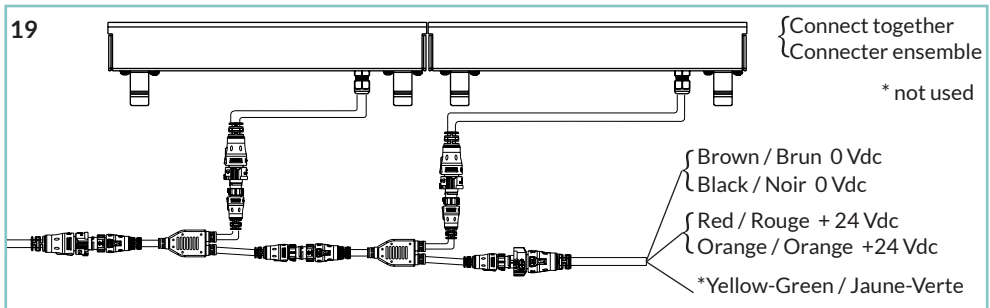

SLASH 30

unonovesette
LIGHTING INSTRUMENTS

The Slash 30 is made of extruded high quality anticorodal hard anodised aluminium and is designed for outdoor in-ground or surface mounted applications. It is available with 4 different optics including wall washing and wall grazing. The Slash 30 offers 2200K, 2700K, 3000K and 4000K as standard colour temperatures as well as RGBW and Tunable white. Glare control is further enhanced by the unique linear anti-glare louvre, which is especially designed for wall washing and grazing applications providing exceptional uniformity. A housing box is available for convenient and a continuous ground installation and adjustable brackets are available for a surface mounted installation.

Slash 30 est fabriqué en aluminium extrudé anticorodal, anodisé dur, de haute qualité. Il est conçu pour les applications extérieures encastrées ou en surface. Il est disponible dans 4 optiques différentes dont wall washing et wall grazing. Le Slash 30 est disponible dans les températures standard, 2200K, 2700K, 3000K et 4000K, ainsi qu'en RGBW et Tunable white. Le contrôle de l'éblouissement est encore renforcé par la grille anti-éblouissement linéaire unique, spécialement conçue pour les applications wall washing et wall grazing, offrant une uniformité exceptionnelle.

20

Support de fixation
Fixing bracket
ACC.125

Red / Rosso	LED Red / Rosso
Orange / Arancione	LED Green / Verde
Brown / Marrone	LED Blue / Blu
Black / Nero	LED White / Bianco
Yellow-Green / Giallo-Verde	+24Vdc