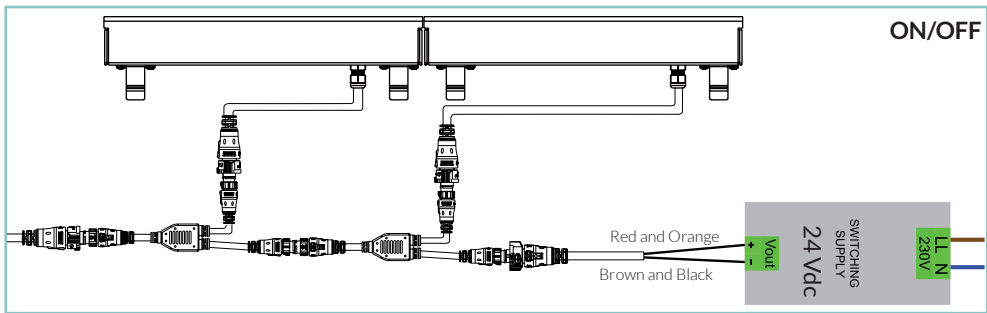

SLASH 30

unonovesette
LIGHTING INSTRUMENTS

The Slash 30 is made of extruded high quality anticorodal hard anodised aluminium and is designed for outdoor in-ground or surface mounted applications. It is available with 4 different optics including wall washing and wall grazing. The Slash 30 offers 2200K, 2700K, 3000K and 4000K as standard colour temperatures as well as RGBW and Tunable white. Glare control is further enhanced by the unique linear anti-glare louvre, which is especially designed for wall washing and grazing applications providing exceptional uniformity. A housing box is available for convenient and a continuous ground installation and adjustable brackets are available for a surface mounted installation.

Slash 30 est fabriqué en aluminium extrudé anticorodal, anodisé dur, de haute qualité. Il est conçu pour les applications extérieures encastrées ou en surface. Il est disponible dans 4 optiques différentes dont wall washing et wall grazing. Le Slash 30 est disponible dans les températures standard, 2200K, 2700K, 3000K et 4000K, ainsi qu'en RGBW et Tunable white. Le contrôle de l'éblouissement est encore renforcé par la grille anti-éblouissement linéaire unique, spécialement conçue pour les applications wall washing et wall grazing, offrant une uniformité exceptionnelle.

20

Support de fixation
Fixing bracket
ACC.125

Red / Rosso	LED Red / Rosso
Orange / Arancione	LED Green / Verde
Brown / Marrone	LED Blue / Blu
Black / Nero	LED White / Bianco
Yellow-Green / Giallo-Verde	+24Vdc