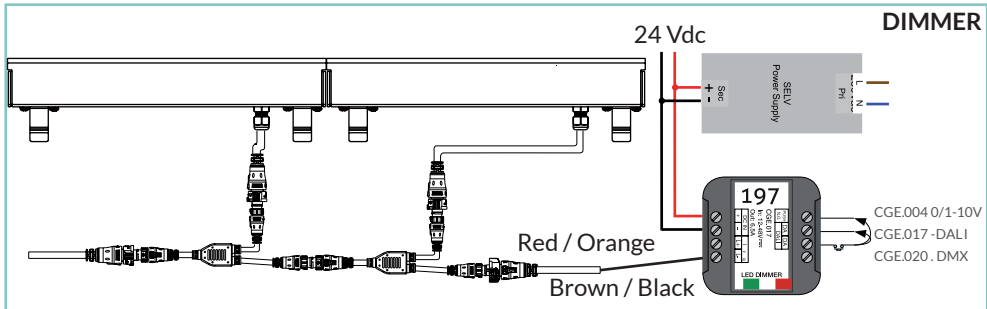

20

Support de fixation
Fixing bracket
ACC.125

Red / Rosso	LED Red / Rosso
Orange / Arancione	LED Green / Verde
Brown / Marrone	LED Blue / Blu
Black / Nero	LED White / Bianco
Yellow-Green / Giallo-Verde	+24Vdc