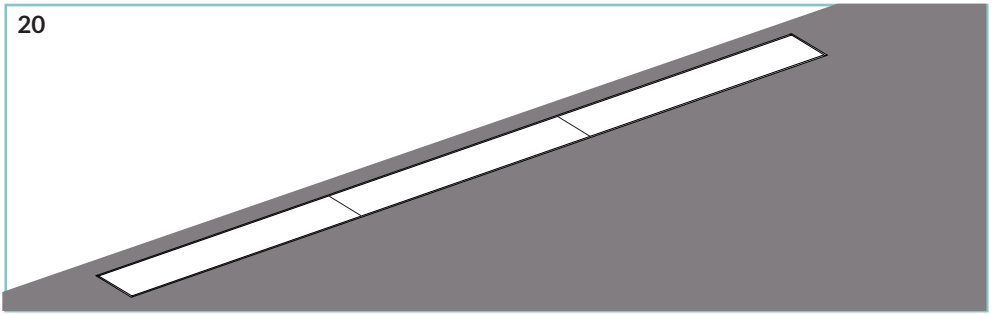

20

Support de fixation
Fixing bracket
ACC.125