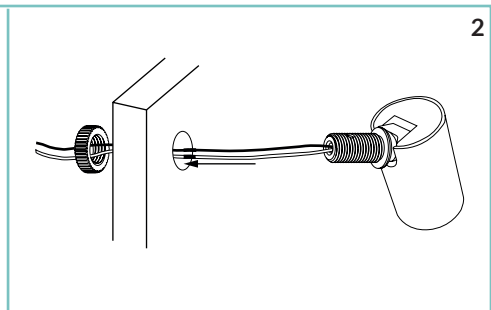

## PILOT29

**unonovesette**  
LIGHTING INSTRUMENTS

Pilot 29 is an extremely efficient compact indoor LED projector, designed for optical excellence and engineered for complete resilience. Pilot 29 offers a choice of three colour temperatures as standard (2700K, 3000K and 4000K) and delivers 90CRI for excellent colour rendering, and with binning-free LEDs carefully selected from two-step Macadam's ellipses, colour consistency is assured. With a deep recess of the in-house designed PCB, Pilot 29 offers excellent glare control. An anti-glare louver, honeycomb louver or external snoot are available as accessories.

## TECHNICAL DATA / SCHEDA PRODOTTO:

Body:	Aluminium 6082	Corpo:	Alluminio 6082
Finishes:	White RAL 9003 / Black RAL 9005	Finiture:	Bianco RAL 9003 / Nero RAL 9005
Installation:	Surface mounted	Fissaggio:	Su superficie
Power Supply Cables:	25 cm 2x0,5 mm <sup>2</sup>	Cavi di alimentazione:	25 cm cable 2x0.5 mm <sup>2</sup>
Power Supply:	Constant current 700 mA Max	Alimentazione:	Corrente costante 700 mA Max
Power Consumption:	2 Watt Max	Potenza assorbita:	2 Watt Max
CRI:	>90	CRI:	>90
Bin selection:	Binning free 2 step MacAdam's	Selezione Bin:	Binning free 2 step MacAdam's
Lumen Output:	170 lm	Flusso luminoso:	170 lm
Working Temperature:	-20°C +45°C	Temperatura di funzionamento:	-20°C +45°C
IP Rating:	IP40	Grado di protezione:	IP40
Insulation Class:	III	Classe di isolamento:	III
Weight:	90g	Peso:	90g
Optics:	10° / 23° / 43°	Ottiche:	10° / 23° / 43°
Energy Rating:	A++	Classe di consumo energetico:	A++
Colour Temperature:	2200K / 2700K / 3000K / 4000K	Temperatura colore:	2200K / 2700K / 3000K / 4000K
Lifetime LED:	100000 hrs	Vita media LED:	100000 hrs
Photo biological risk:	RG0 / RG1	Rischio fotobiologico:	RG0 / RG1
Max temperature (Ta 25°C):	60°C	Temperatura massima (Ta 25°C):	60°C