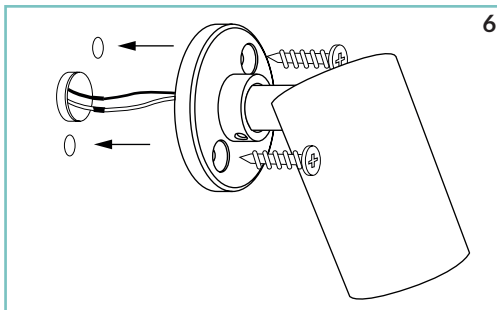

## PILOT29

**unonovesette**  
LIGHTING INSTRUMENTS

Pilot 29 is an extremely efficient compact indoor LED projector, designed for optical excellence and engineered for complete resilience. Pilot 29 offers a choice of three colour temperatures as standard (2700K, 3000K and 4000K) and delivers 90CRI for excellent colour rendering, and with binning-free LEDs carefully selected from two-step Macadam's ellipses, colour consistency is assured. With a deep recess of the in-house designed PCB, Pilot 29 offers excellent glare control. An anti-glare louver, honeycomb louver or external snoot are available as accessories.

## TECHNICAL DATA / SCHEDA PRODOTTO:

Body:	Aluminium 6082	Corpo:	Alluminio 6082
Finishes:	White RAL 9003 / Black RAL 9005	Finiture:	Bianco RAL 9003 / Nero RAL 9005
Installation:	Surface mounted	Fissaggio:	Su superficie
Power Supply Cables:	25 cm 2x0,5 mm <sup>2</sup>	Cavi di alimentazione:	25 cm cable 2x0.5 mm <sup>2</sup>
Power Supply:	Constant current 700 mA Max	Alimentazione:	Corrente costante 700 mA Max
Power Consumption:	2 Watt Max	Potenza assorbita:	2 Watt Max
CRI:	>90	CRI:	>90
Bin selection:	Binning free 2 step MacAdam's	Selezione Bin:	Binning free 2 step MacAdam's
Lumen Output:	170 lm	Flusso luminoso:	170 lm
Working Temperature:	-20°C +45°C	Temperatura di funzionamento:	-20°C +45°C
IP Rating:	IP40	Grado di protezione:	IP40
Insulation Class:	III	Classe di isolamento:	III
Weight:	90g	Peso:	90g
Optics:	10° / 23° / 43°	Ottiche:	10° / 23° / 43°
Energy Rating:	A++	Classe di consumo energetico:	A++
Colour Temperature:	2200K / 2700K / 3000K / 4000K	Temperatura colore:	2200K / 2700K / 3000K / 4000K
Lifetime LED:	100000 hrs	Vita media LED:	100000 hrs
Photo biological risk:	RG0 / RG1	Rischio fotobiologico:	RG0 / RG1
Max temperature (Ta 25°C):	60°C	Temperatura massima (Ta 25°C):	60°C