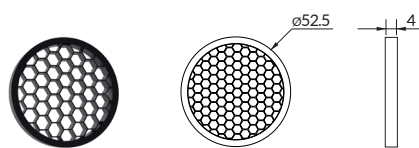

ACCESSORIES

Honeycomb louver

Art. Nr.
ACC.001