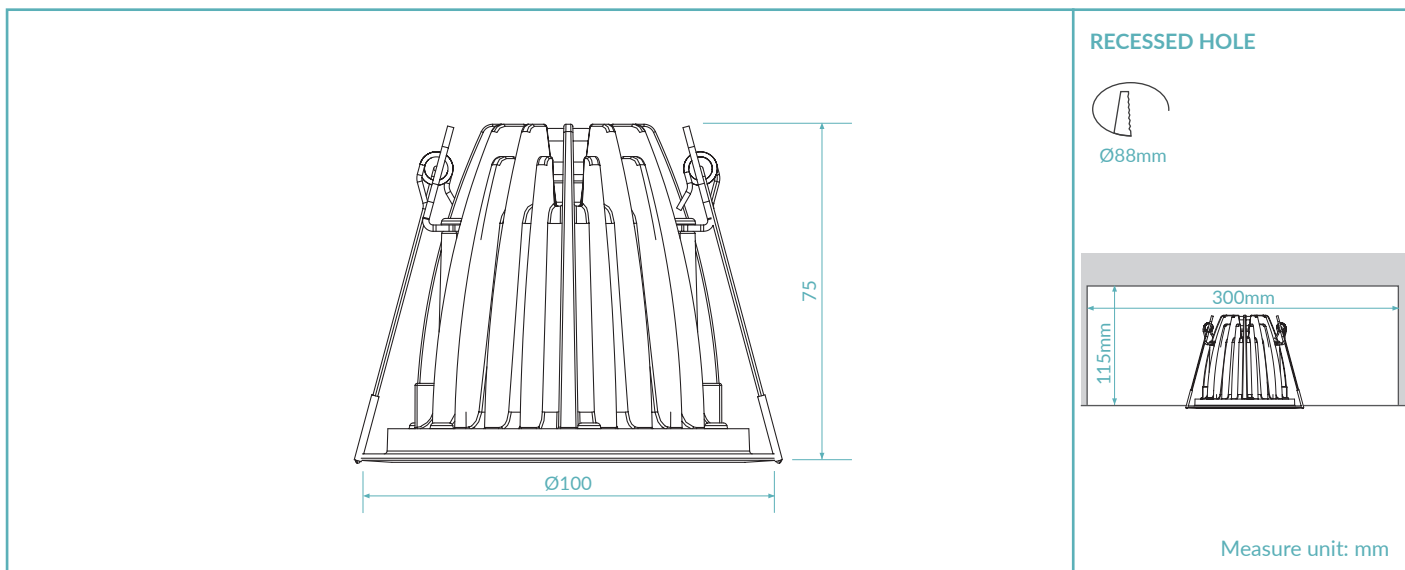

ULTRA

TECHNICAL DATASHEET

PROJECT INFORMATION

Project Name:

Reference:

Quantity:

CE III F IP65

MADE IN ITALY

TECHNICAL DRAWING

FINISHES

.01
White RAL 9003

.02
Black RAL 9005

PRODUCT CODE

ULT = ULTRA		Select one component from each column to specify a complete configuration:			
		LED colour	Optics	Finish	Power
		27 = 2700K 30 = 3000K 40 = 4000K DW = Dim to Warm	N = 20° (20° DTW) M = 32° W = 40° (40° DTW)	01 = White RAL 9003 02 = Black RAL 9005	CC = 350mA

Standard configuration example:

ULT.30.N.01.CC | Ultra 3000K 20° optics white 350mA

TECHNICAL SHEET

LIGHTING CHARACTERISTICS

Color Rendering Index	CRI > 90
Lumen output (source)	1154 lm (3000K) / 1246 lm DTW
Lumen output (delivered)	1039 lm (3000K) / 524 lm DTW
Optics	20° / 32° / 40° / 20° - 40° DTW
LED colour temperature	2700K / 3000K / 4000K / 3000K - 1800K DTW
LED lifetime	50000h L95 B10 (Ta 25°C)
Bin selection	Binning free 2 step MacAdam's

MECHANICAL CHARACTERISTICS

Body	Die-cast aluminium
Glass	Tempered extra clear glass 4mm
Finishes	White RAL 9003 / Black RAL 9005
Installation	Fixing springs
Weight	365g

ELECTRICAL CHARACTERISTICS

Power supply	Constant current 350mA Max / 350mA - 14mA Dim to Warm
Power supply cables	35cm NS20N PCP 2x0,5mm ²
Power consumption	12,9 Watt Max
Dimmable	Dimmable