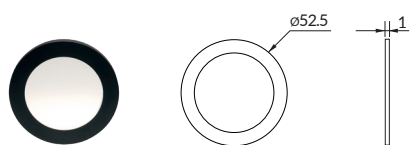

Micro prismatic
diffuser

Art. Nr.
ACC.002