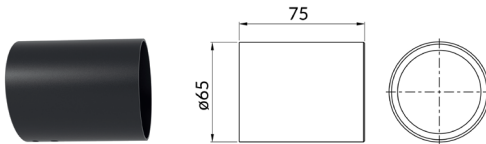

Operating temperature	-20°C +50°C
IP rating	IP66
Insulation class	Class I

ACCESSORIES

Honeycomb louver

Art. Nr.
ACC.172

Snoot 45°

Art. Nr.
ACC.012

Finishes
.05 = Black anodized
.26 = Bronze anodized

Snoot tube

Art. Nr.
ACC.107

Finishes
.05 = Black anodized
.26 = Bronze anodized

Tree strap

Art. Nr.
ACC.185

Finishes
.05 = Black anodized
.26 = Bronze anodized

Nr. Plates
.01 = Plate
.02 = Plates
.03 = Plates
.04 = Plates