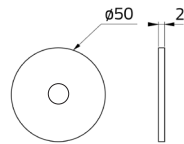

Art. Nr.
ACC.107

Finishes
.05 = Black anodized
.26 = Bronze anodized

Tree strap

Art. Nr.
ACC.185

Finishes
.05 = Black anodized
.26 = Bronze anodized

Nr. Plates
.01 = Plate
.02 = Plates
.03 = Plates
.04 = Plates

Art. Nr.
LMSB

LED colour
.27 = 2700K
.30 = 3000K

Optics
.N = 10°
.M = 25°
.W = 36°
.F = 60°

Plug
.G10 = GU10

Power
.07 = 7,5W

Snap accessories
Soraa

Art. Nr.

ACC.180 = Elliptical optics 10°x60° (*)
ACC.181 = Orientation of the beam angle (*)
ACC.182 = CCT Shifter 1/2 (*)
ACC.183 = CCT Shifter 1/4 (*)
ACC.184 = CCT Shifter 3/4 (*)