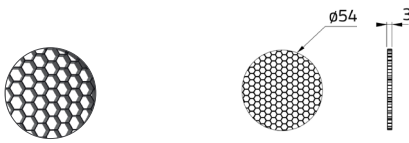

ACCESSORIES

Honeycomb louver

Art. Nr.
ACC.172