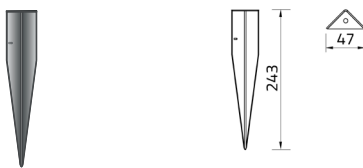

Art. Nr.
ACC.107

Finishes
.05 = Black anodized
.26 = Bronze anodized

Tree strap

Art. Nr.
ACC.185

Finishes
.05 = Black anodized
.26 = Bronze anodized

Nr. Plates
.01 = Plate
.02 = Plates
.03 = Plates
.04 = Plates