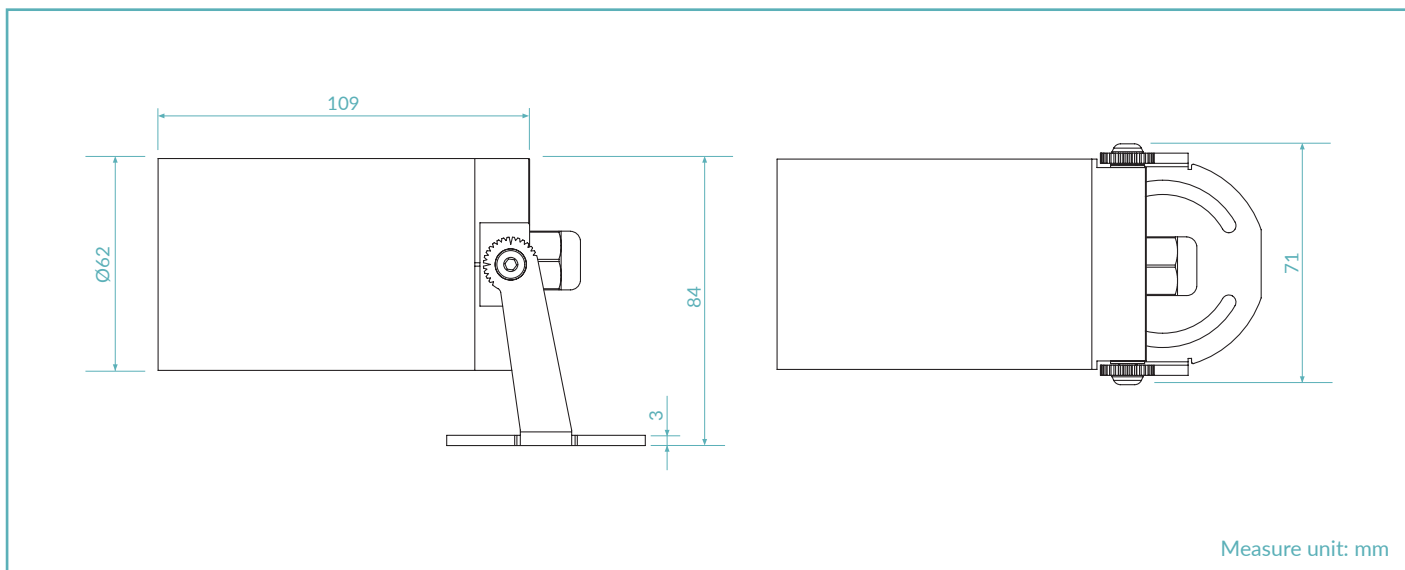

AGILE 60 - GU10

TECHNICAL DATASHEET

PROJECT INFORMATION

Project Name:

Reference:

Quantity:

CE  IP66
MADE IN ITALY

TECHNICAL DRAWING

Standard configuration example:

A6H.0.0.05.AC | Agile 60 GU10 black anodized 230Vac

TECHNICAL SHEET

MECHANICAL CHARACTERISTICS

Body	Anodized aluminium 6026
Glass	Tempered extra clear glass 5mm
Finishes	Black anodized / Bronze anodized
Installation	Surface mounted / Tree strap / Ground spike
Impact resistance	IK08
Weight	450g

ELECTRICAL CHARACTERISTICS

Power supply	120/230Vac 50/60 Hz GU10 Socket
Power supply cables	150cm H05RNF 3x1mm ²
Power consumption	Max 7,5 Watt
Dimmable	Trailing-edge dimmable
Lampholder	GU10

GENERAL CHARACTERISTICS