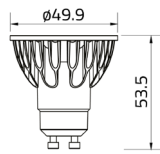

ACCESSORIES

Lamps Soraa

Art. Nr.
LMSB

LED colour
.27 = 2700K
.30 = 3000K

Optics
.N = 10°
.M = 25°
.W = 36°
.F = 60°

Plug
.G10 = GU10

Power
.07 = 7,5W