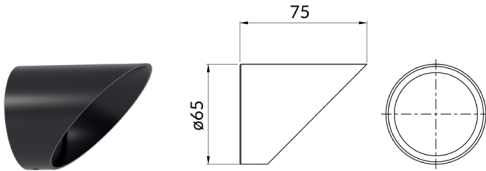

Snoot 45°

Art. Nr.
ACC.012

Finishes
.05 = Black anodized
.26 = Bronze anodized