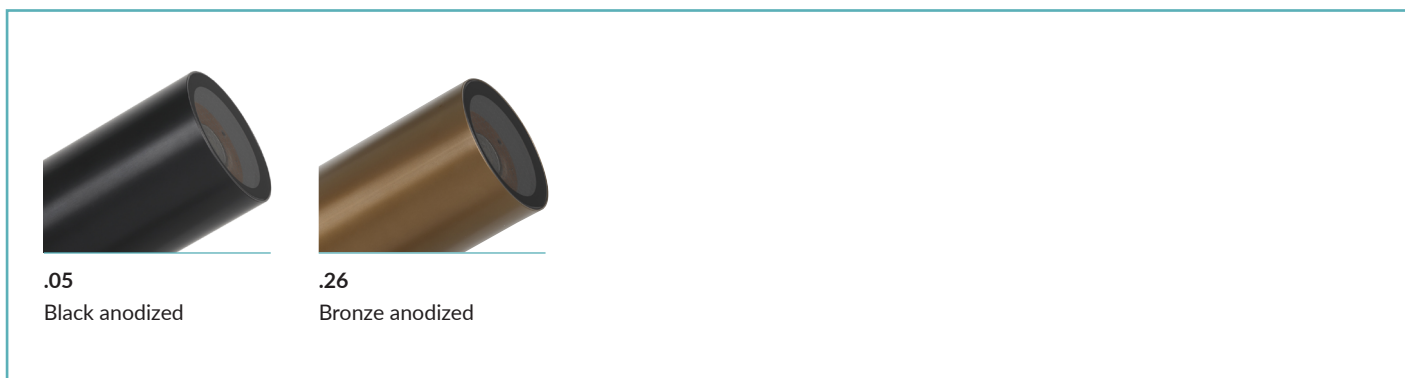

FINISHES

PRODUCT CODE

A6H = AGILE 60 GU10	Select one component from each column to specify a complete configuration:			
	LED colour	Optics	Finish	Power
	0	0	05 = Black anodized 26 = Bronze anodized	AC = 230Vac

Standard configuration example:

A6H.0.0.05.AC | Agile 60 GU10 black anodized 230Vac

TECHNICAL SHEET

MECHANICAL CHARACTERISTICS

Body	Anodized aluminium 6026
Glass	Tempered extra clear glass 5mm
Finishes	Black anodized / Bronze anodized
Installation	Surface mounted / Tree strap / Ground spike
Impact resistance	IK08
Weight	450g