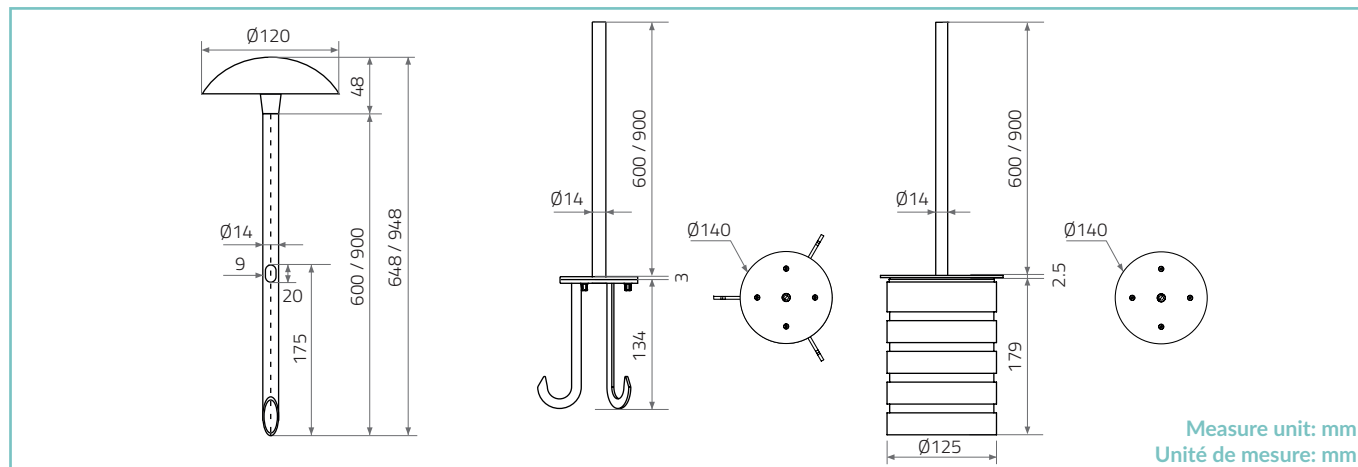

TECHNICAL DRAWING / DESSIN TECHNIQUE:

TECHNICAL SHEET / FICHE PRODUIT:

Body: Aluminium anticorodal 6082
 Finishes: White RAL 9003 / Black RAL 9005 / Flamed bronze / Corten
 Installation: Ground Spike / Base with anchor bolts / Base with housing box for power supply
 Power supply cables: 200cm 2x0,5mm²
 Power supply: Constant voltage 24Vdc
 Power consumption: 7 Watt
 CRI: >90
 Bin selection: Binning free 2 step MacAdam's
 Lumen output (source): 773 lm (3000K)
 Lumen output (delivered): 402 lm (3000K)
 Operating temperature: -20°C +50°C
 IP rating: IP66
 Insulation class: Class III
 Weight: 430g
 Optic: Diffused
 LED colour temperature: 2200K / 2700K / 3000K
 Lifetime LED: 50000h L95 B10 (Ta 25°C)
 Photo biological risk: RGO