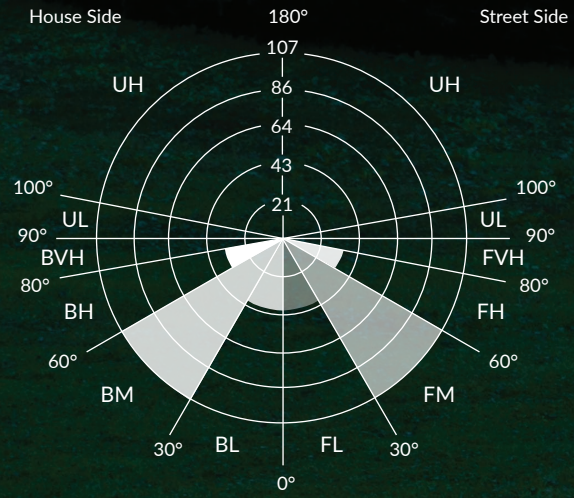

BOLLARD

TECHNICAL DATA

-  IP66
-  7W
-  773 lm (3000K)
-  > 90
-  2200K / 2700K / 3000K
-  Diffused
-  Ø120 H648/948 mm

DARK
SKY

FINISHES

.01

White RAL 9003

.02

Values on the diagram in lm.

_ICONIC DESIGN

_SOFT SHAPE

_ADVANCED TECHNOLOGY

_SOPHISTICATED FINISHES

respect the dark